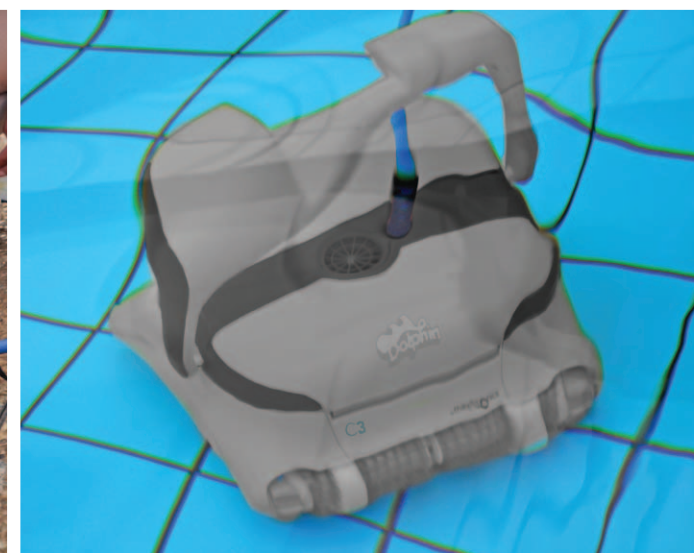

C Class

Robotic Pool Cleaners

Best-in-class professional cleaning

Commercial-grade, professional cleaners for all pool types, sizes and shapes.

Dolphin's commercial line of robotic cleaners feature heavy-duty cleaning performance, with robust reliability for long-term, cost-effective operation. Dolphin is the proven, professional solution for any commercial pool – from small public pools to even the largest commercial aquatics environments.

30 years of advanced robotic research and innovation stand behind every cleaner we make, ensuring comprehensive scanning of the entire pool and highly effective brushing and filtering throughout.

And by automating your pool cleaning, your staff is free to focus on other tasks while Dolphin delivers a sparkling clean pool and clear, healthy water.

Performance Driven Technology

The Dolphin C Class line of robotic pool cleaners offers a cleaning solution for every size commercial pool. Smaller pools, like those in many hotel or apartment complex environments, require the same care and attention as their larger counterparts. Dolphin has specifically engineered our line to include several options and price points that make them a perfect fit for these smaller commercial applications.

Complete pool scanning

To ensure thorough cleaning, your Dolphin cleaner is equipped with built in software that systematically cleans your entire pool regardless of your pool's shape or surface.

Gyro XL scanning

Unique gyroscopic system delivers accurate and effective scanning for systematic cleaning along the entire pool.

CleverClean™ system

The unique CleverClean Scanning system, powered by intelligent software, helps the robot optimize its scanning capabilities by learning the various parameters of the pool and adjusting its patterns accordingly. This guarantees complete coverage of any type of pool during each cleaning cycle, including shaped pools and pools with obstacles.

Dual-filtration porosity options

Covers all pool conditions from rough debris to fine dust particles: Ultra-fine filter collects fine dust particles and net for leaves and rough debris.

Top-access

The filter cartridges system is accessed from the top of the robot for easy and convenient cleaning (WAVE 65, WAVE 90 only).